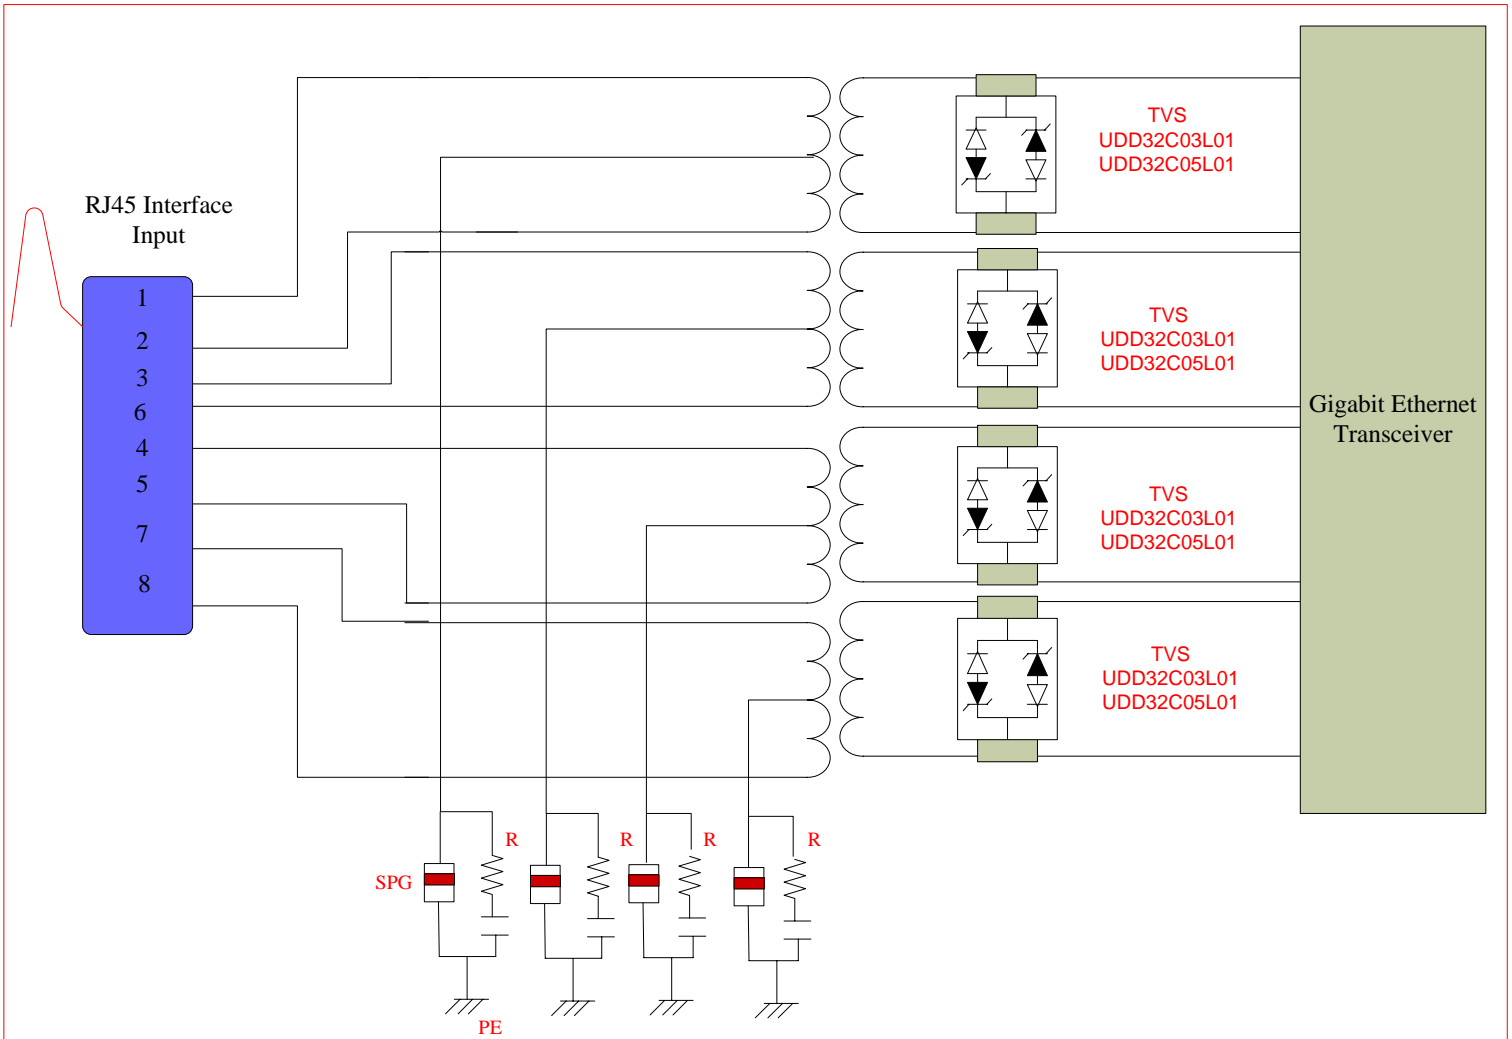

RJ45 GIGABIT ETHERNET SURGE PROTECTION

This solution can pass ITU K.21 10/700uS Common mode 6kv surge test

There are three alternatives parts number for SPG selection, BK1XX01502 OR BK1XX01002 OR BK1XX00702